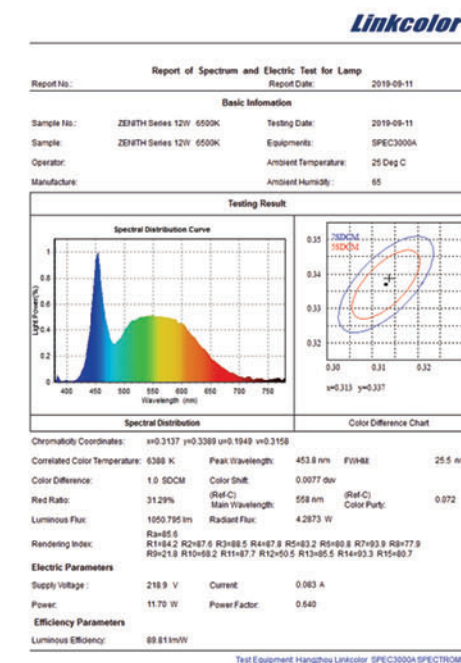

8 switch + 2 socket

D/6 IN 1

D/Multi+2 USB

ZENITH Series

SMD DOWN LIGHT

HIGH Brightness

Lifetime in Hours

Power	Voltage	Color Temperature
7w	130-265V	4000K/6500K 3IN1
10w	130-265V	4000K/6500K 3IN1
12w	130-265V	4000K/6500K 3IN1