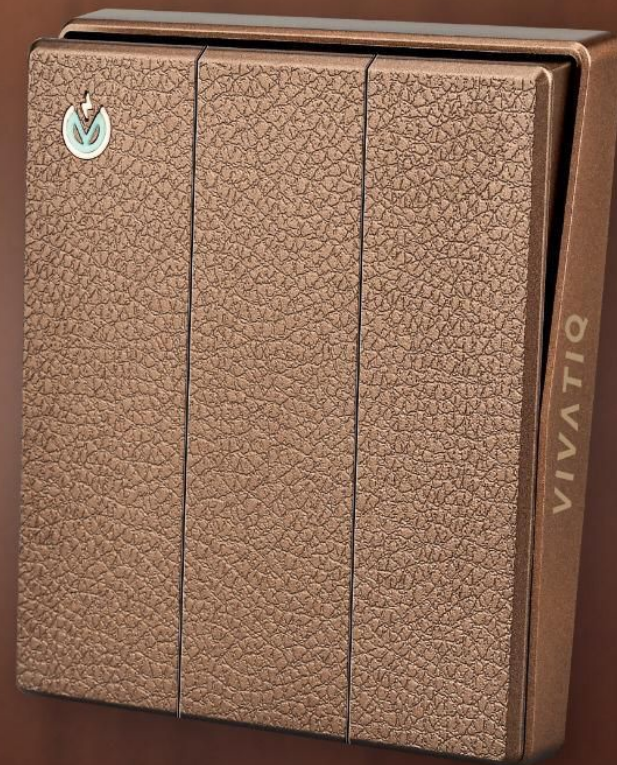

MARVELL
SERIES

NEW ARRIVAL

VIVATIQ
SWITCHES

Innovative Style

www.vivatiqelectricals.com

Elegence to Your Room

BROWN

PEARL