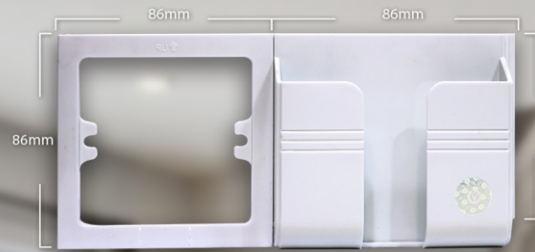

# MOBILE HOLDER

Available in 3 Colors

[www.vivatiqelectricals.com](http://www.vivatiqelectricals.com)

you can put the holder on left or right.  
as you need very convenient

need not to remove the wire, Dissemble the dotted line, can install it by yourself  
( please turn off the power before installation )