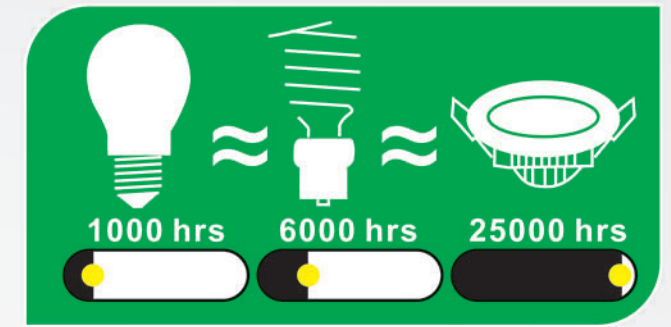

8 switch + 2 socket

D/6 IN 1

D/Multi+2 USB

ZENITH Series

SMD DOWN LIGHT

HIGH Brightness

Lifetime in Hours

Power	Voltage	Color Temperature
7w	130-265V	4000K/6500K 3IN1
10w	130-265V	4000K/6500K 3IN1
12w	130-265V	4000K/6500K 3IN1