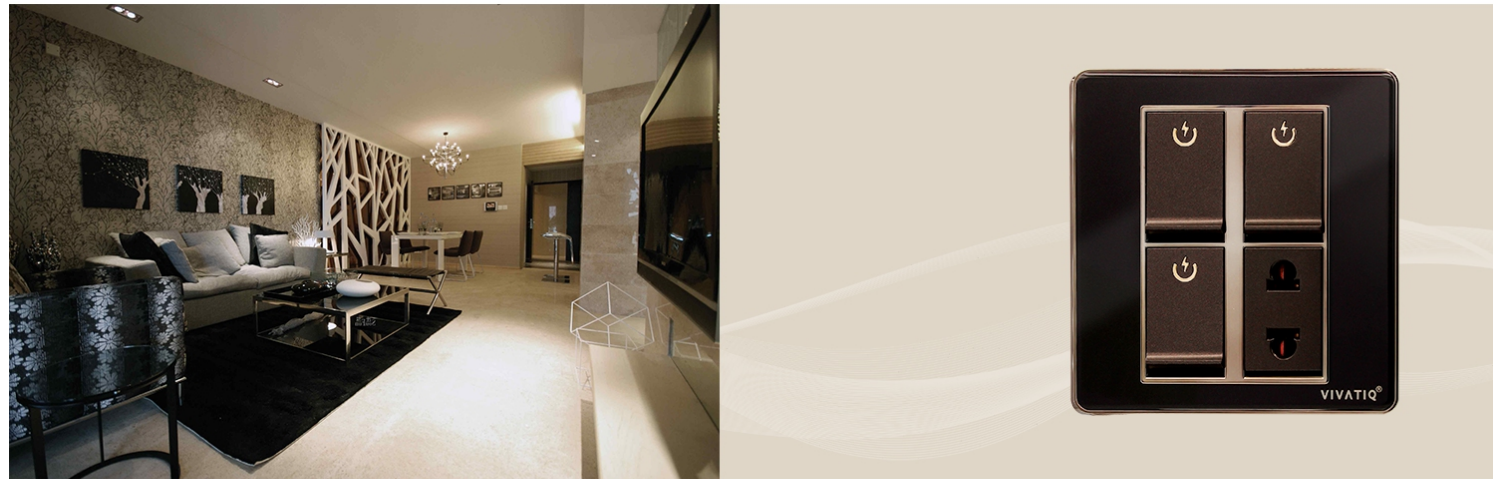

**MARVELL**  
SERIES

[www.vivatiqelectricals.com](http://www.vivatiqelectricals.com)

Quality Beyond Imagination!

**Bellevino**  
Series

3 SWITCHES + 1 SOCKET

**DESCRIPTION**

- Shine Grid around Mech
- Inc new spirit level feature, for easy installation
- Surround takes the 'Glass Look' cover right to the wall there's no ugly black base diminishing the overall look or collecting dust
- A premium product with a touch of class