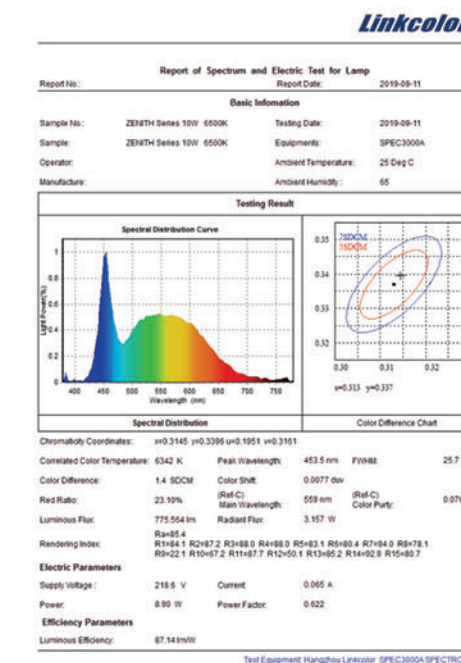

8 switch + 2 socket

D/6 IN 1

D/Multi+2 USB

ZENITH Series

SMD DOWN LIGHT

HIGH Brightness

Lifetime in Hours

Power	Voltage	Color Temperature
7w	130-265V	4000K/6500K 3IN1
10w	130-265V	4000K/6500K 3IN1
12w	130-265V	4000K/6500K 3IN1