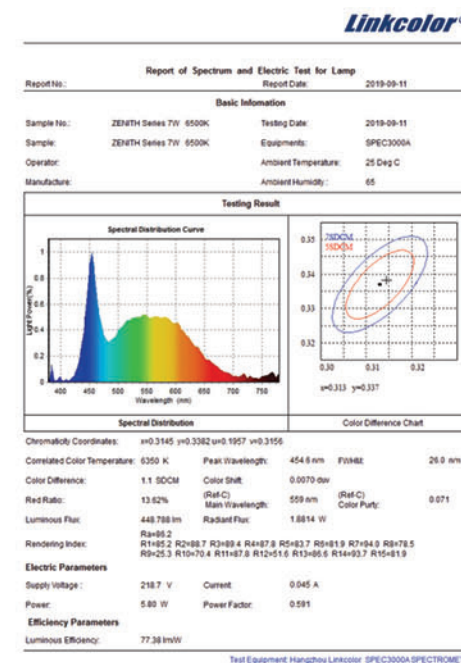

8 switch + 2 socket

D/6 IN 1

D/Multi+2 USB

ZENITH Series

SMD DOWN LIGHT

HIGH Brightness

Lifetime in Hours

Power	Voltage	Color Temperature
7w	130-265V	4000K/6500K 3IN1
10w	130-265V	4000K/6500K 3IN1
12w	130-265V	4000K/6500K 3IN1